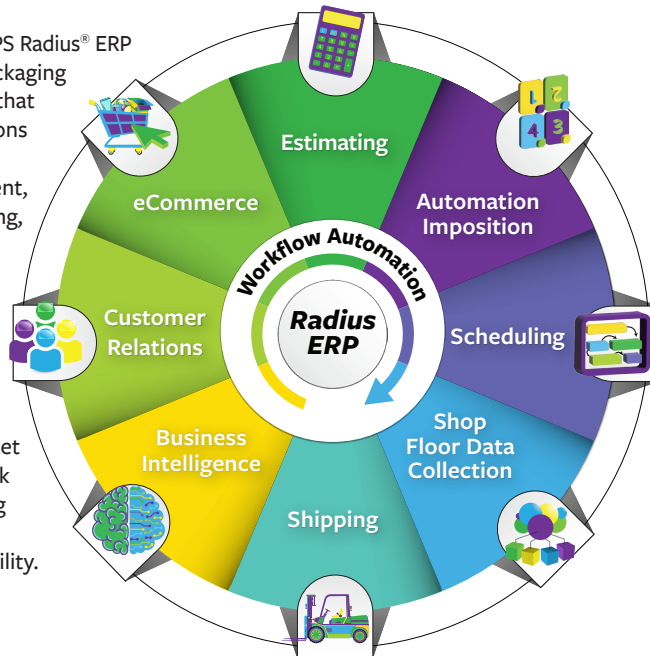

Purpose-built packaging ERP technology created specifically to *maximize efficiency* and support *strategic decision-making*.

The Packaging Suite features ePS Radius® ERP at its heart, a future-proof packaging enterprise resource planning that provides core business functions such as costing, inventory information, order management, estimating, production planning, and scheduling.

Radius ERP can be extended with additional modules that enhance its functionality and further support business functions to ensure business continuity in challenging market conditions by maintaining peak productivity levels, maximizing business performance, and enabling enterprise-wide visibility.

Packaging Suite

Automation

- Faster order processing by up to 40-50%
- Improve on-time/in-full deliveries by 40%

Revenue Generation

- Annual profitability improvement by 2-5%
- Improved working capital and cash flow

Business Risk, OPEX, and COGS Reduction

- 2-4% annual waste reduction
- Reduction of lost WIP by 70-80%
- One-time inventory reduction 10-40% improved working capital

Scan the code to discover how the Packaging Suite can protect your business from unexpected risks and challenges and secure continuity.